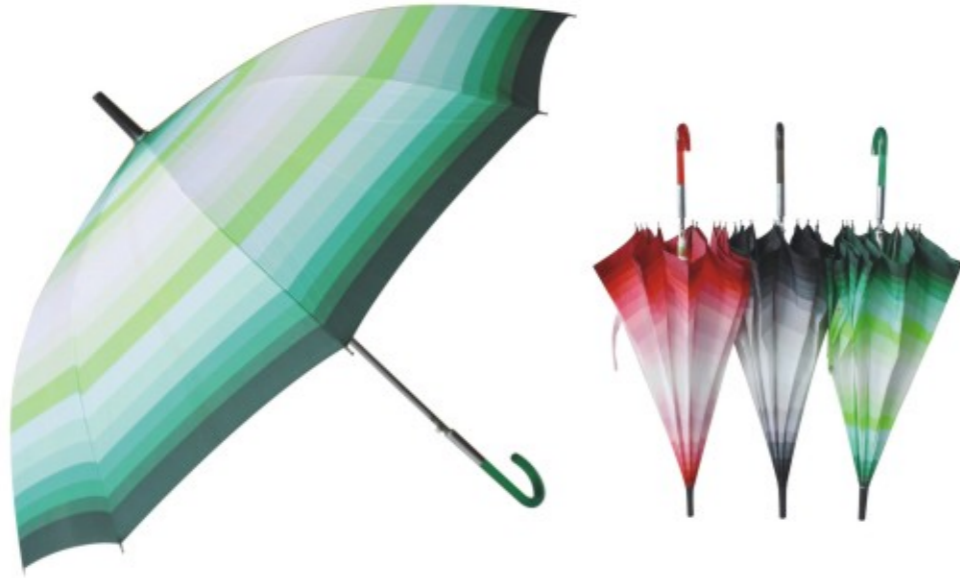

LB-CL002

Remark

23"x10k, straight auto open lady umbrella, with curved handle

LB-CL003